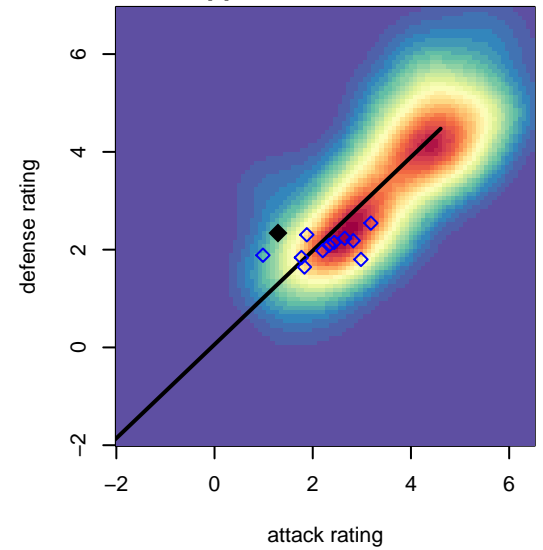

# NSC Green G00

North Shore SC  
Woodinville, WA  
G00 total strength=1324  
attack=3.64 defense=10.38

alt names used:  
NSC G00 Green  
NSC G00 Green  
NSC G00 GREEN (WA)

Venues played:  
2016 Seattle United Cup GU17 Silver  
2016 Crossfire Select U17 Gold  
2016 Bigfoot Gold U17

**attack and defense variance (black dot)  
relative to other teams  
and top 10 in region**

**attack and defense rating  
relative to others at age  
and all opponents in last 13 months**

**attack and defense rating  
relative to others at age  
and all opponents in last 13 months**

**Performance relative to 13 month average**

**Performance relative to 13 month average**

Distribution of opponents  
 Red = Lose zone, Blue = Win zone, Green = Even  
 Black line separates win/lose zones