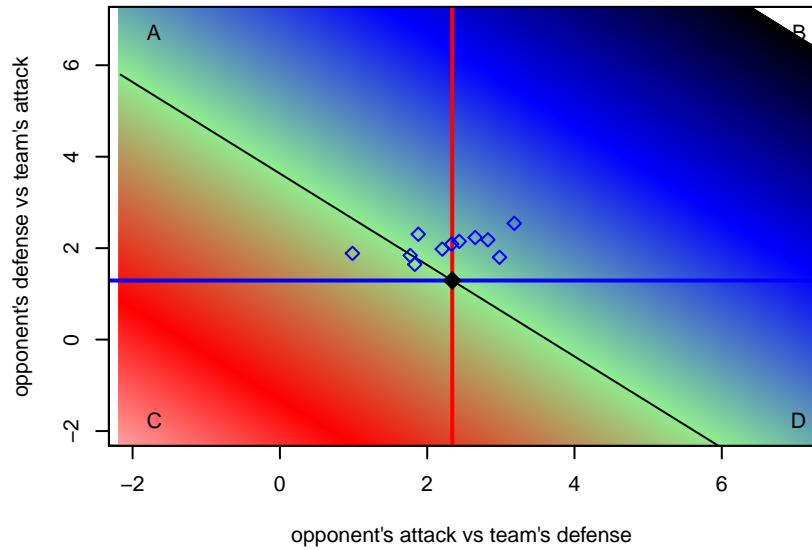

**attack and defense variance (black dot)  
relative to other teams  
and top 10 in region**

**attack and defense rating  
relative to others at age  
and all opponents in last 13 months**

**attack and defense rating  
relative to others at age  
and all opponents in last 13 months**

**Performance relative to 13 month average**

**Performance relative to 13 month average**

Distribution of opponents  
 Red = Lose zone, Blue = Win zone, Green = Even  
 Black line separates win/lose zones

lot. A=Neither has attack advantage, B=Opponent has both attack and defense advantage, C=Opponent has both attack and defense disadvantage, D=Both have

<b>date</b>	<b>home</b>		<b>away</b>		<b>venue</b>	<b>pred.home</b>	<b>pred.away</b>
2016-08-20	NSC Green G00	0	Seattle United W Blue G00	2	2016 Bigfoot Gold U17	0.44	0.93
2016-08-20	NSC Green G00	1	Snohomish United Black G00	0	2016 Bigfoot Gold U17	0.48	0.70
2016-08-19	Southlake Select Rockets G00	3	NSC Green G00	2	2016 Bigfoot Gold U17	1.83	0.57
2016-07-24	Crossfire Select Habash G00	2	NSC Green G00	0	2016 Crossfire Select U17 Gold	2.29	0.26
2016-07-23	NSC Green G00	0	Highline Premier Blue G00	1	2016 Crossfire Select U17 Gold	0.36	0.56
2016-07-23	NSC Green G00	0	Seattle United S Blue G00	1	2016 Crossfire Select U17 Gold	0.39	1.66
2016-07-22	Seattle United Shoreline Blue G00	0	NSC Green G00	0	2016 Crossfire Select U17 Gold	0.64	0.58
2016-07-10	GS Surf C G00	0	NSC Green G00	0	2016 Seattle United Cup GU17 Silver	0.62	0.56
2016-07-10	Seattle United NE Blue G00	2	NSC Green G00	0	2016 Seattle United Cup GU17 Silver	1.34	0.38
2016-07-09	NSC Green G00	0	South Whidbey Reign G00	0	2016 Seattle United Cup GU17 Silver	0.54	0.30
2016-07-08	FME Fusion G00	1	NSC Green G00	2	2016 Seattle United Cup GU17 Silver	1.13	0.43