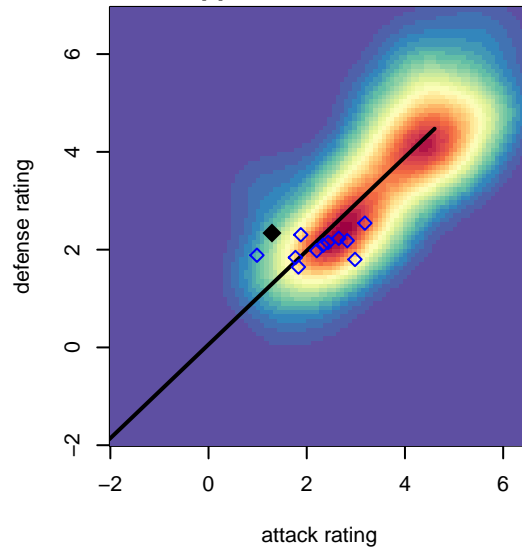

# NSC Green G00

North Shore SC  
Woodinville, WA  
G00 total strength=1324  
attack=3.64 defense=10.38

alt names used:  
NSC G00 Green  
NSC G00 Green  
NSC G00 GREEN (WA)

Venues played:  
2016 Seattle United Cup GU17 Silver  
2016 Crossfire Select U17 Gold  
2016 Bigfoot Gold U17

**attack and defense variance (black dot)  
relative to other teams  
and top 10 in region**

**attack and defense rating  
relative to others at age  
and all opponents in last 13 months**

**attack and defense rating  
relative to others at age  
and all opponents in last 13 months**

**Performance relative to 13 month average**

**Performance relative to 13 month average**

Distribution of opponents  
 Red = Lose zone, Blue = Win zone, Green = Even  
 Black line separates win/lose zones