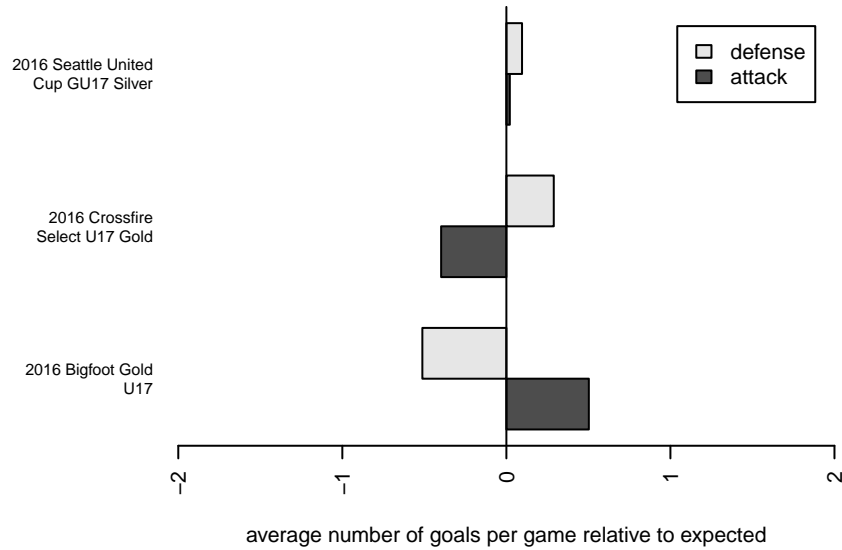

# NSC Green G00

North Shore SC  
Woodinville, WA  
G00 total strength=1324  
attack=3.64 defense=10.38

alt names used:  
NSC G00 Green  
NSC G00 Green  
NSC G00 GREEN (WA)

Venues played:  
2016 Seattle United Cup GU17 Silver  
2016 Crossfire Select U17 Gold  
2016 Bigfoot Gold U17

**attack and defense variance (black dot)  
relative to other teams  
and top 10 in region**

**attack and defense rating  
relative to others at age  
and all opponents in last 13 months**

**attack and defense rating  
relative to others at age  
and all opponents in last 13 months**

**Performance relative to 13 month average**

**Performance relative to 13 month average**

Distribution of opponents  
 Red = Lose zone, Blue = Win zone, Green = Even  
 Black line separates win/lose zones