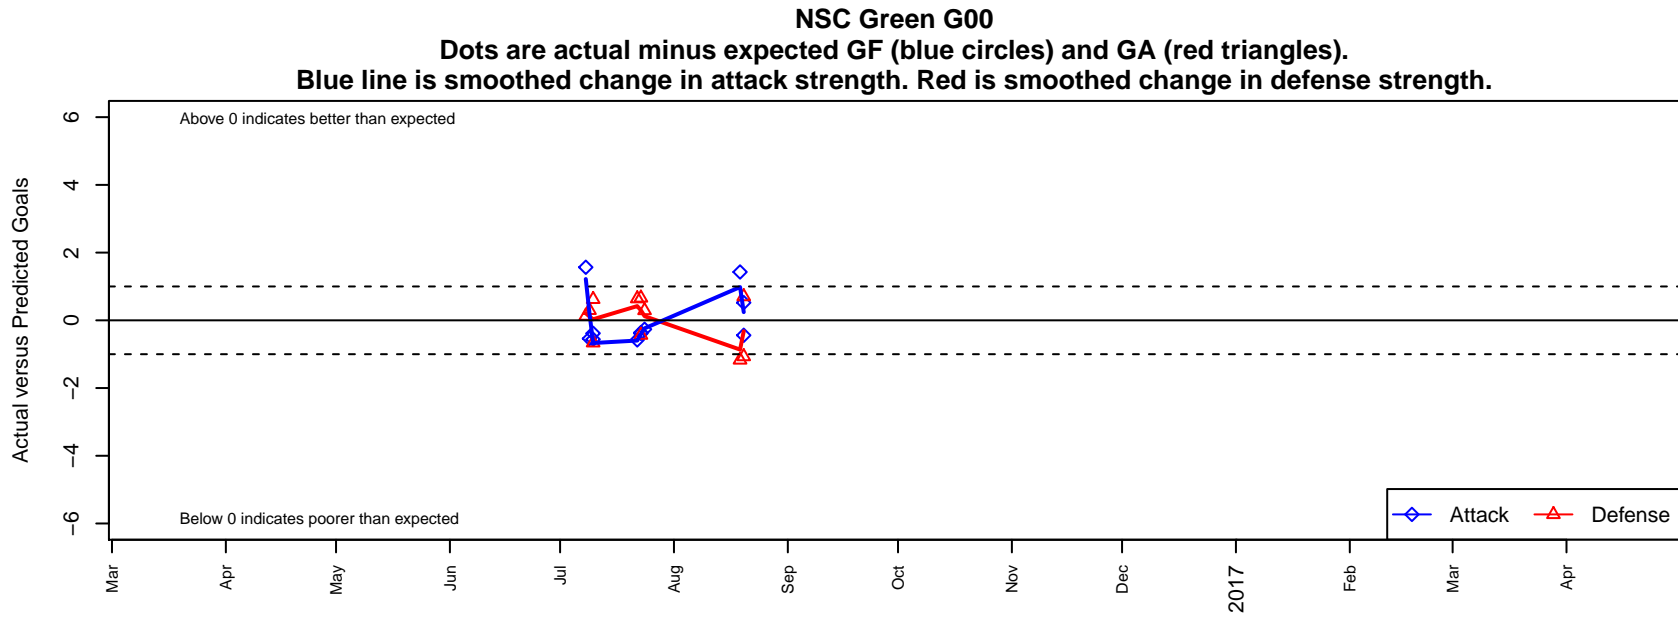

# NSC Green G00

North Shore SC  
Woodinville, WA  
G00 total strength=1324  
attack=3.64 defense=10.38

alt names used:  
NSC G00 Green  
NSC G00 Green  
NSC G00 GREEN (WA)

Venues played:  
2016 Seattle United Cup GU17 Silver  
2016 Crossfire Select U17 Gold  
2016 Bigfoot Gold U17

**attack and defense variance (black dot)  
relative to other teams  
and top 10 in region**

**attack and defense rating  
relative to others at age  
and all opponents in last 13 months**

**attack and defense rating  
relative to others at age  
and all opponents in last 13 months**

**Performance relative to 13 month average**

**Performance relative to 13 month average**

Distribution of opponents  
 Red = Lose zone, Blue = Win zone, Green = Even  
 Black line separates win/lose zones